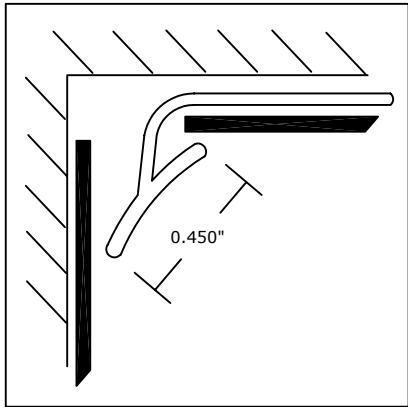

PerpetuWall Sheet Wall Protection Accessories

INSIDE CORNER

CORNER GUARD

MOLDING

DIVIDER BAR

CUST. ORDER #	ARCHITECT			 Arden Architectural Specialties, Inc. TM 151 FIFTH AVE. NW SUITE J ST. PAUL, MN 55112-3268 TOLL-FREE 800.521.1826 TEL 651.631.1607 FAX 651.631.0251
CUSTOMER	CONTRACTOR			
PROJECT	RAIL MODEL	FRAME MODEL	SCALE	