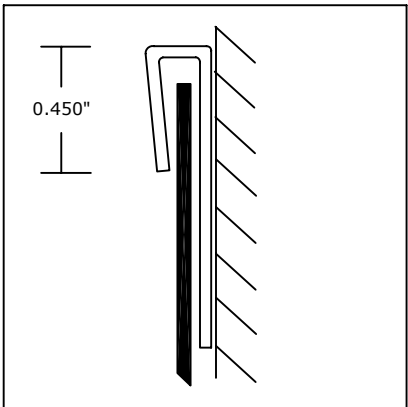

PerpetuWall Sheet Wall Protection Accessories

INSIDE CORNER

CORNER GUARD

MOLDING

DIVIDER BAR

CUST. ORDER #	ARCHITECT			 Arden Architectural Specialties, Inc. TM 151 FIFTH AVE. NW SUITE J ST. PAUL, MN 55112-3268 TOLL-FREE 800.521.1826 TEL 651.631.1607 FAX 651.631.0251
CUSTOMER	CONTRACTOR			
PROJECT	RAIL MODEL	FRAME MODEL	SCALE	