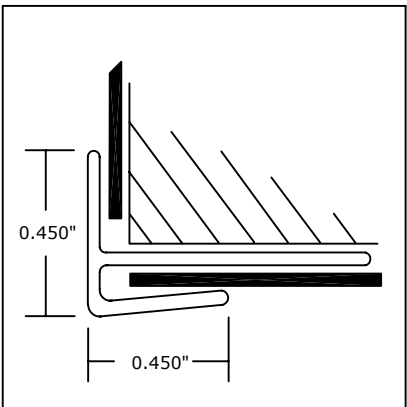

PerpetuWall Sheet Wall Protection Accessories

INSIDE CORNER

CORNER GUARD

MOLDING

DIVIDER BAR

CUST. ORDER #	ARCHITECT			 Arden Architectural Specialties, Inc. TM 151 FIFTH AVE. NW SUITE J ST. PAUL, MN 55112-3268 TOLL-FREE 800.521.1826 TEL 651.631.1607 FAX 651.631.0251
CUSTOMER	CONTRACTOR			
PROJECT	RAIL MODEL	FRAME MODEL	SCALE	