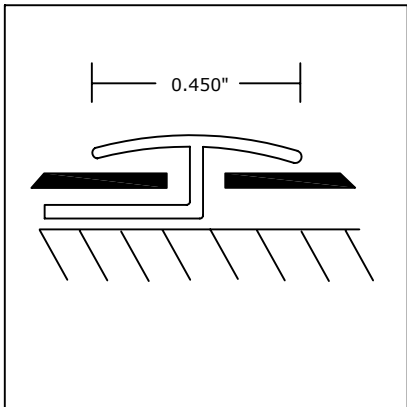

PerpetuWall Sheet Wall Protection Accessories

INSIDE CORNER

CORNER GUARD

MOLDING

DIVIDER BAR

CUST. ORDER #	ARCHITECT			 Arden Architectural Specialties, Inc. TM 151 FIFTH AVE. NW SUITE J ST. PAUL, MN 55112-3268 TOLL-FREE 800.521.1826 TEL 651.631.1607 FAX 651.631.0251
CUSTOMER	CONTRACTOR			
PROJECT	RAIL MODEL	FRAME MODEL	SCALE	